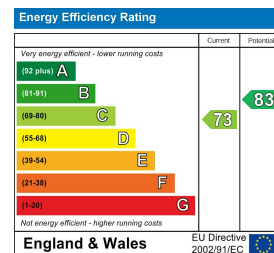

Terrain Map

Floor Plan

Viewing

Please contact our Reid & Roberts - Mold Office on 01352 700070 if you wish to arrange a viewing appointment for this property or require further information.

Energy Efficiency Graph